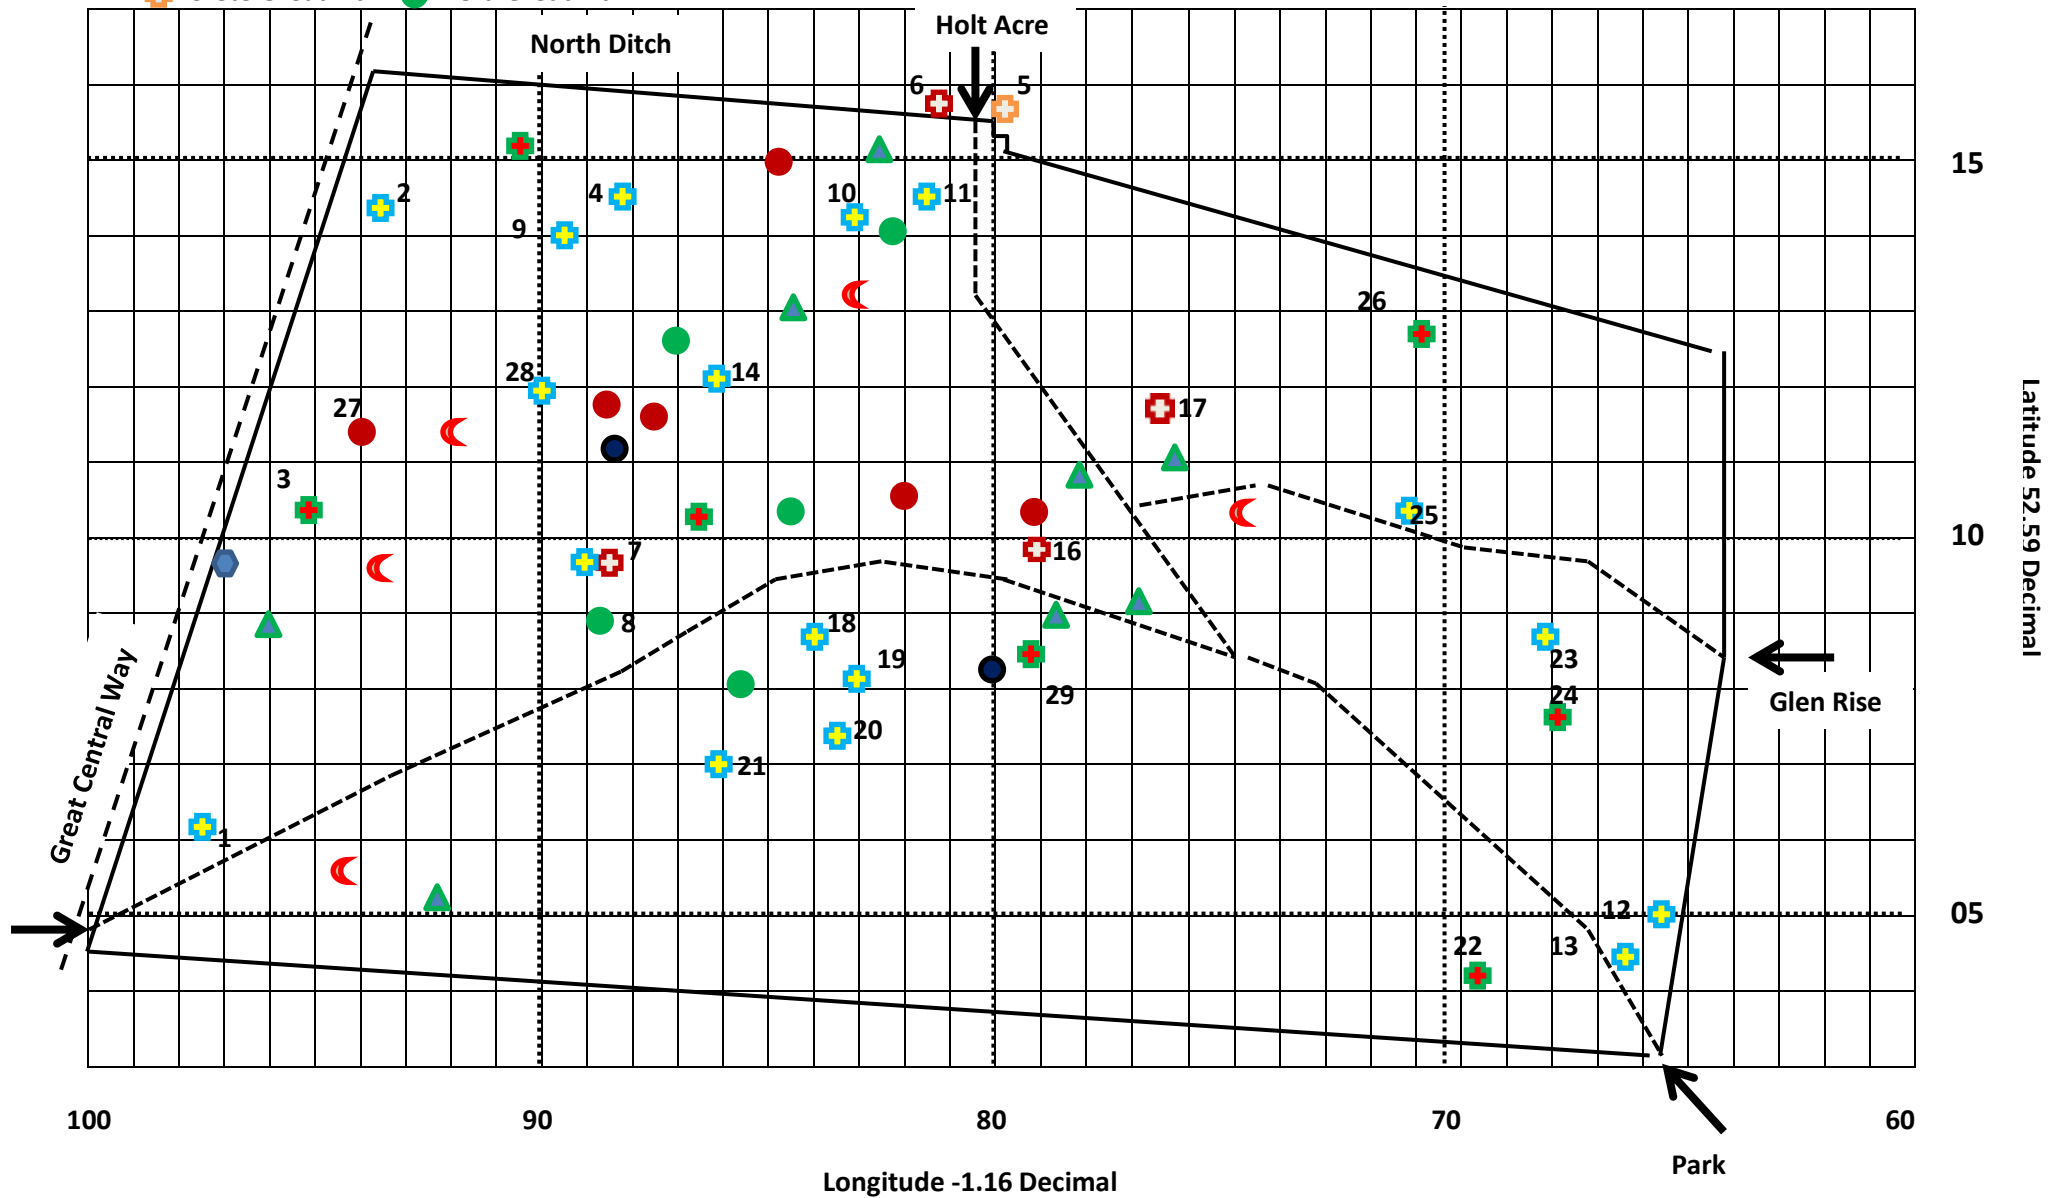

Glen Rise Co-ordinates

Latitude = 52.590828

Longitude = -1.166445

Bird box survey 2017 Sept. Aylestone Holt Spinney

	Bird box type	location	attached to	status when found	comments
1	New Blue tit box	west gate	oak	nest with one unfledged chick remaining (blue Tit)	moss and grass
2	New Bluetit box	west.near bridge	oak	nest with one unfledged chick remaining	moss and grass
3	New Great tit box	west by path		empty	
4	New Bluetit box	north by ditch	ash	nest	grass/feathers/moss
5	woodcrete bluetit box	Holt Acre by gate	elm	nest	Long grass,earth,feathers and moss
6	woodcrete great tit box	Holt Acre fence		nest	grass.moss.feathers
7	woodcrete bluetit box	central spinney		tiny nest	moss.cobwebs.grass
8	New bluetit box	central spinney		empty	
9	New Bluetit box	north by ditch	Ash	empty	
10	New Bluetit box	north by gate	chestnut	empty	
11	New bluetit box	north by gate	sycamore	empty	damaged box
12	New bluetit box	park entrance	Ash	empty	
13	New Bluetit box	park entrance	Ash	empty	
14	New Bluetit box	central	Ash	empty	

	Woodcrete Bluetit box	north ditch	fallen tree	nest	Was 15 now 17
16	Woodcrete bluetit box	glade	chestnut tree	nest	moss and grass
17	Woodcrete box	central	chestnut	nest	relocated from no.15
18	new bluetit box	central by path	sycamore	nest with 2 eggs remaining	Blue tit
19	new bluetit box	central by no.18	sycamore	empty	
20	new bluetit box	central by no.19	sycamore	empty	
21	new bluetit box	centre back of 19		empty	
22	new great tit box	nr park gate nth	sycamore	empty	
23	new blue tit box	glen rise gate	dead tree	nest with egg	Blue tit
24	new great tit box	back of no.23	Ash	empty	
25	New bluetit box	glen rise by path	chestnut	tiny moss nest	moss and cobwebs
26	New great tit box	back of Bridle	sycamore	large nest	moss and grass
27	Old bluetit box	west side path	oak	empty	
28	New Bluetit box	central	Ash	empty	
29	New Great tit box	central by path	lime	unable to check.	growth around trunk